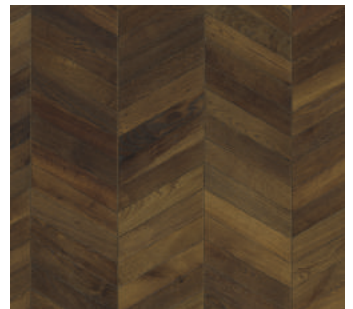

Kährs[®]
QUALITY IN WOOD SINCE 1857

KÄHR'S PATTERN

Pattern floors have moved into the forefront of interior design, offering a classic look with a contemporary touch. Chevron, Herringbone and Dutch pattern are all very popular designs today and form an elegant base for furniture and other fixtures and fittings.

Oak Chevron white

Oak Chevron grey

Oak Chevron light brown

Oak Chevron dark brown

Oak Palazzo Bianco

Oak Palazzo Rovere

Oak Palazzo Fumo

Oak Herringbone white

Oak Herringbone natural

Oak Herringbone smoked

CHEVRON COLLECTION

Number of layers: 3
Board thickness: 15 mm
Surface layer: 3,5 mm
Core material: Poplar
Joint system: Tongue & Groove
Installation: Glued down.
Can be sanded: 3-4 times
Warranty: 30 years