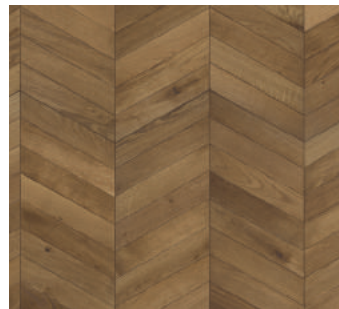

Kährs[®]
QUALITY IN WOOD SINCE 1857

KÄHR'S PATTERN

Pattern floors have moved into the forefront of interior design, offering a classic look with a contemporary touch. Chevron, Herringbone and Dutch pattern are all very popular designs today and form an elegant base for furniture and other fixtures and fittings.

Oak Chevron white

Oak Chevron grey

Oak Chevron light brown

Oak Chevron dark brown

Oak Palazzo Bianco

Oak Palazzo Rovere

Oak Palazzo Fumo

Oak Herringbone white

Oak Herringbone natural

Oak Herringbone smoked

CHEVRON COLLECTION

Number of layers: 3
Board thickness: 15 mm
Surface layer: 3,5 mm
Core material: Poplar
Joint system: Tongue & Groove
Installation: Glued down.
Can be sanded: 3-4 times
Warranty: 30 years

KÄHRS HERRINGBONE

Number of layers: 2
Board thickness: 11 mm
Surface layer: Approx. 3,5 mm
Core material: Pine lamellas
Can be sanded: up to 2 times
Joint system: Tongue and groove
Installation: Glued down.
Can be sanded: 3 times
Warranty: 30 years