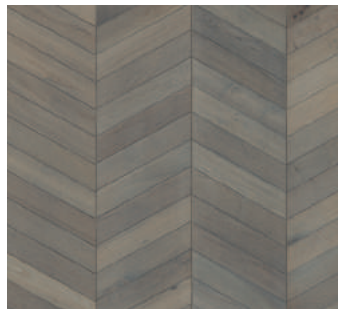

Kährs[®]
QUALITY IN WOOD SINCE 1857

KÄHR'S PATTERN

Pattern floors have moved into the forefront of interior design, offering a classic look with a contemporary touch. Chevron, Herringbone and Dutch pattern are all very popular designs today and form an elegant base for furniture and other fixtures and fittings.

Oak Chevron white

Oak Chevron grey

Oak Chevron light brown

Oak Chevron dark brown

Oak Palazzo Bianco

Oak Palazzo Rovere

Oak Palazzo Fumo

Oak Herringbone white

Oak Herringbone natural

Oak Herringbone smoked

CHEVRON COLLECTION

Number of layers: 3
Board thickness: 15 mm
Surface layer: 3,5 mm
Core material: Poplar
Joint system: Tongue & Groove
Installation: Glued down.
Can be sanded: 3-4 times
Warranty: 30 years