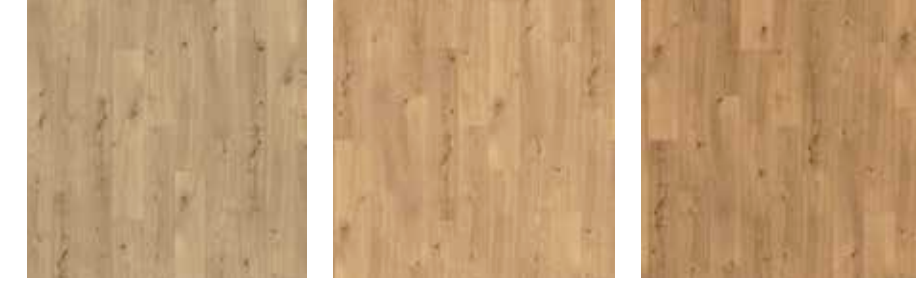

NORDIC CLASSIC COLLECTION

KILSBERGEN BLAIKEN FOLOI

COCONINO THURINGIAN MOESGAARD

AKKELIS OTAGO DIDNOK

SYNCHRONE EMBOSSESS

CLICK HERRINGBONE

The Kährs Luxury Tiles Click collection features a range of narrower and shorter boards – A and B boards – specially designed for herringbone patterns. They come in eight beautiful wood designs, in colours ranging from light to dark.